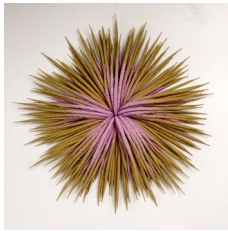

KENISE BARNES FINE ART

Catherine Latson: Specimen
November 15 - December 21, 2019

Catherine Latson, *Specimen 16*, 2019
hand-dyed cotton thread, cotton, wire
26-inch diameter x 4 inches deep (unframed)
32 x 32 x 4.75 inches (framed in acrylic
shadowbox)

\$7500.

Catherine Latson, *Specimen 17*, 2019
hand-dyed cotton thread, cotton, wire
26-inch diameter x 5.5 inches deep
(unframed)
32 x 32 x 6.5 inches (after framing in acrylic
shadowbox)

\$7800.

Catherine Latson, *Specimen 12*, 2019
hand-dyed cotton thread, cotton, wire
26-inch diameter x 3.5 inches deep
(unframed)
32 x 32 x 4.75 inches (framed in acrylic
shadowbox)

\$7500.

Catherine Latson, *Specimen 10*, 2019
hand-dyed cotton thread, cotton, wire
20-inch diameter x 2.5 inches deep
(unframed)
26 x 26 x 3.75 inches (framed in acrylic
shadowbox)

\$5000.

Catherine Latson, *Specimen 14*, 2019
hand-dyed cotton thread, cotton, wire
28-inch diameter x 4.5 inches
34 x 34 x 5 inches (framed in acrylic
shadowbox)

SOLD

Catherine Latson, *Specimen 15*, 2019
hand-dyed cotton thread, cotton, wire
26-inch diameter x 4 inches deep (unframed),
32 x 32 x 4.75 inches (framed in acrylic
shadowbox)

SOLD

Catherine Latson, *Specimen 11*, 2019
hand-dyed cotton thread, cotton, wire
33-inch diameter x 4 inches deep (unframed)
39 x 39 x 5.25 inches (framed in acrylic
shadowbox)