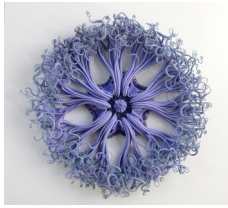

KENISE BARNES FINE ART

Catherine Latson: Specimen
November 15 - December 21, 2019

Catherine Latson, *Specimen 16*, 2019
hand-dyed cotton thread, cotton, wire
26-inch diameter x 4 inches deep (unframed)
32 x 32 x 4.75 inches (framed in acrylic
shadowbox)

\$7500.

Catherine Latson, *Specimen 17*, 2019
hand-dyed cotton thread, cotton, wire
26-inch diameter x 5.5 inches deep
(unframed)
32 x 32 x 6.5 inches (after framing in acrylic
shadowbox)

\$7800.

Catherine Latson, *Specimen 12*, 2019
hand-dyed cotton thread, cotton, wire
26-inch diameter x 3.5 inches deep
(unframed)
32 x 32 x 4.75 inches (framed in acrylic
shadowbox)

\$7500.

Catherine Latson, *Specimen 10*, 2019
hand-dyed cotton thread, cotton, wire
20-inch diameter x 2.5 inches deep
(unframed)
26 x 26 x 3.75 inches (framed in acrylic
shadowbox)

\$5000.

Catherine Latson, *Specimen 14*, 2019
hand-dyed cotton thread, cotton, wire
28-inch diameter x 4.5 inches
34 x 34 x 5 inches (framed in acrylic
shadowbox)