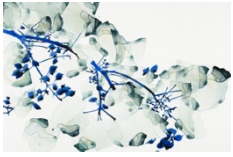

So Peachy, 2020
acrylic on Mylar mounted on acrylic panel
41.25 x 73.25 inches (framed)

\$11,300.

Hot Wind cs2, 2020
acrylic on Mylar mounted on acrylic panel
21.25 x 31.25 inches (framed)

\$4,200.

Clear View, 2018
acrylic on Mylar mounted on acrylic panel
41.25 x 61.25 inches (framed)

\$10,500.

It's Wild, 2020
acrylic on Mylar mounted on acrylic panel
31.25 x 41.25 inches (framed)

\$6,800.

Peaking Through cs1, 2020
acrylic on Mylar mounted on acrylic panel
21.25 x 31.25 inches (framed)