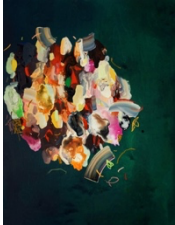

KENISE BARNES FINE ART

Seven Perfect Syllables

New paintings by Janna Watson
August 14 - October 3, 2021

Trash Talking a Butterfly, 2021
acrylic, gouache, oil pastel, ink on Baltic birch panel
36 x 48 inches (Watson's paintings can be oriented in any direction)

\$6300.

Mulling Over a Haiku, 2021
acrylic, gouache, oil pastel, ink on Baltic birch panel
40 x 60 inches (Watson's paintings can be oriented in any direction)

\$8100.

I Long for a Balmy Breeze, 2021
acrylic, gouache, oil pastel, ink on Baltic birch panel
30 x 30 inches (Watson's paintings can be oriented in any direction)

\$3800.

Swoops Through a River Angle, 2021
acrylic, gouache, oil pastel, ink on Baltic birch panel
48 x 60 inches (Watson's paintings can be oriented in any direction)

\$9300.

A Lapis Firefly Glow, 2021
acrylic, gouache, oil pastel, ink on Baltic birch panel
48 x 60 inches (Watson's paintings can be oriented in any direction)

\$11,100.

Floating with a Thesaurus, 2021
acrylic, gouache, oil pastel, ink on Baltic birch panel
44 x 84 inches (Watson's paintings can be oriented in any direction)

\$11,100.

Kenise Barnes Fine Art represents more than fifty artists.
Please visit our website KBFA.com or inquire for images and information.