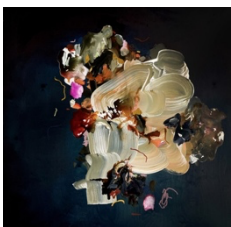

KENISE BARNES FINE ART

Seven Perfect Syllables

New paintings by Janna Watson
August 14 - October 3, 2021

Trash Talking a Butterfly, 2021
acrylic, gouache, oil pastel, ink on Baltic birch panel
36 x 48 inches (Watson's paintings can be oriented in any direction)

\$6300.

Mulling Over a Haiku, 2021
acrylic, gouache, oil pastel, ink on Baltic birch panel
40 x 60 inches (Watson's paintings can be oriented in any direction)

\$8100.

I Long for a Balmy Breeze, 2021
acrylic, gouache, oil pastel, ink on Baltic birch panel
30 x 30 inches (Watson's paintings can be oriented in any direction)

\$3800.

Swoops Through a River Angle, 2021
acrylic, gouache, oil pastel, ink on Baltic birch panel
48 x 60 inches (Watson's paintings can be oriented in any direction)

\$9300.

A Lapis Firefly Glow, 2021
acrylic, gouache, oil pastel, ink on Baltic birch panel
48 x 60 inches (Watson's paintings can be oriented in any direction)

\$9300.

Elephant Ear in the Room, 2021
acrylic, gouache, oil pastel, ink on Baltic birch panel
48 x 48 inches (Watson's paintings can be oriented in any direction)

\$7800.

7 Fulling Lane, Kent, CT 06757 860 592 0220