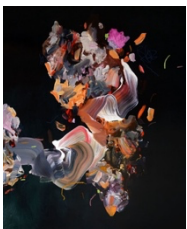

KENISE BARNES FINE ART

Seven Perfect Syllables

New paintings by Janna Watson
August 14 - October 3, 2021

Trash Talking a Butterfly, 2021
acrylic, gouache, oil pastel, ink on Baltic birch panel
36 x 48 inches (Watson's paintings can be oriented in any direction)

\$6300.

Mulling Over a Haiku, 2021
acrylic, gouache, oil pastel, ink on Baltic birch panel
40 x 60 inches (Watson's paintings can be oriented in any direction)

\$8100.

I Long for a Balmy Breeze, 2021
acrylic, gouache, oil pastel, ink on Baltic birch panel
30 x 30 inches (Watson's paintings can be oriented in any direction)

\$3800.

Swoops Through a River Angle, 2021
acrylic, gouache, oil pastel, ink on Baltic birch panel
48 x 60 inches (Watson's paintings can be oriented in any direction)

\$9300.

A Lapis Firefly Glow, 2021
acrylic, gouache, oil pastel, ink on Baltic birch panel
48 x 60 inches (Watson's paintings can be oriented in any direction)