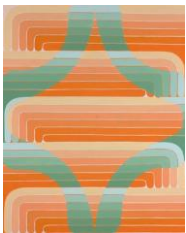

Jenny Kemp  
Green Aster, 2021  
acrylic on linen mounted on panel  
22 x 20 inches \$2,500.00

Jenny Kemp  
Silver Brush, 2021  
acrylic on linen mounted on panel  
28 x 22 inches \$3,000.00

Jenny Kemp  
Blue Hour, 2021  
acrylic on linen mounted on panel  
40 x 32 inches \$4,500.00