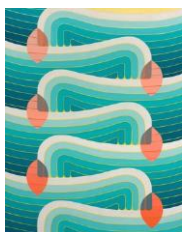

Jenny Kemp
Tidal, 2021
acrylic on linen mounted on panel
28 x 22 inches $3,000.00

Kenise Barnes Fine Art represents more than fifty artists.
Please visit our website KBFA.com or inquire for images and information.

SERVICES

Complimentary in-home or in-office consulting.
Artwork is available on an on-approval.
Delivery and installation services.