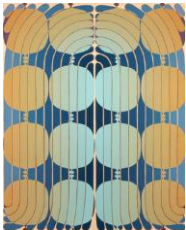

Jenny Kemp  
Green Aster, 2021  
acrylic on linen mounted on panel  
22 x 20 inches \$2,500.00

Jenny Kemp  
Silver Brush, 2021  
acrylic on linen mounted on panel  
28 x 22 inches \$3,000.00

Jenny Kemp  
Blue Hour, 2021  
acrylic on linen mounted on panel  
40 x 32 inches \$4,500.00