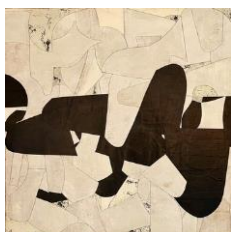

\$6,000.00

Daniel Anselmi  
Untitled (7-23), 2021  
painted paper collage on panel  
40 x 36 inches

\$6,500.00

Daniel Anselmi  
Untitled (9-19), 2021  
painted paper collage on panel  
30 x 24 inches

\$4,200.00