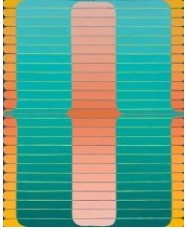

KENISE BARNES FINE ART

Memories of the Future

new paintings by Daniel Anselmi and Jenny Kemp
October 9 - November 20, 2021

Jenny Kemp
Para, 2021
acrylic on linen mounted on panel
25 x 20 inches $2,800.00