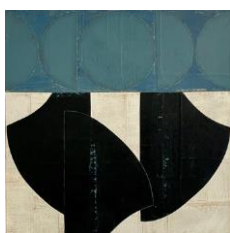

\$1,800.

Julia Whitney Barnes  
Cyanotype Painting (Anemones, Rose of Sharon, Queen Anne's Lace,  
Floor Pattern), 2021  
watercolor, ink, gouache and cyanotype on Arches platine paper  
30 x 23 inches (unframed), 34 x 27 inches (framed)

\$3,700.

Jenny Kemp  
Tandem, 2022  
acrylic on linen mounted on canvas  
18 x 14 inches

\$1,800.

Daniel Anselmi  
Untitled (7-25), 2023  
painted paper collage on panel  
20 x 20 inches

\$3,000.

Marc Leavitt  
Stratum DO11-22, 2022  
acrylic, ink, and oil on paper on canvas  
24 x 18 inches