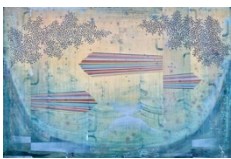

Sold

Comet, 2026
oil on linen mounted on panel
11 x 14 inches

\$1,800.

Quasar, 2026
oil on linen mounted on panel
30 x 45 inches

\$5,600.

Pink Sands, 2024
oil on linen mounted on panel
14 x 11 inches

\$1,800.