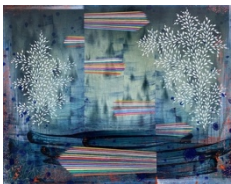

Sold

Comet, 2026
oil on linen mounted on panel
11 x 14 inches

\$1,800.

Quasar, 2026
oil on linen mounted on panel
30 x 45 inches

\$5,600.

Pink Sands, 2024
oil on linen mounted on panel
14 x 11 inches

\$1,800.